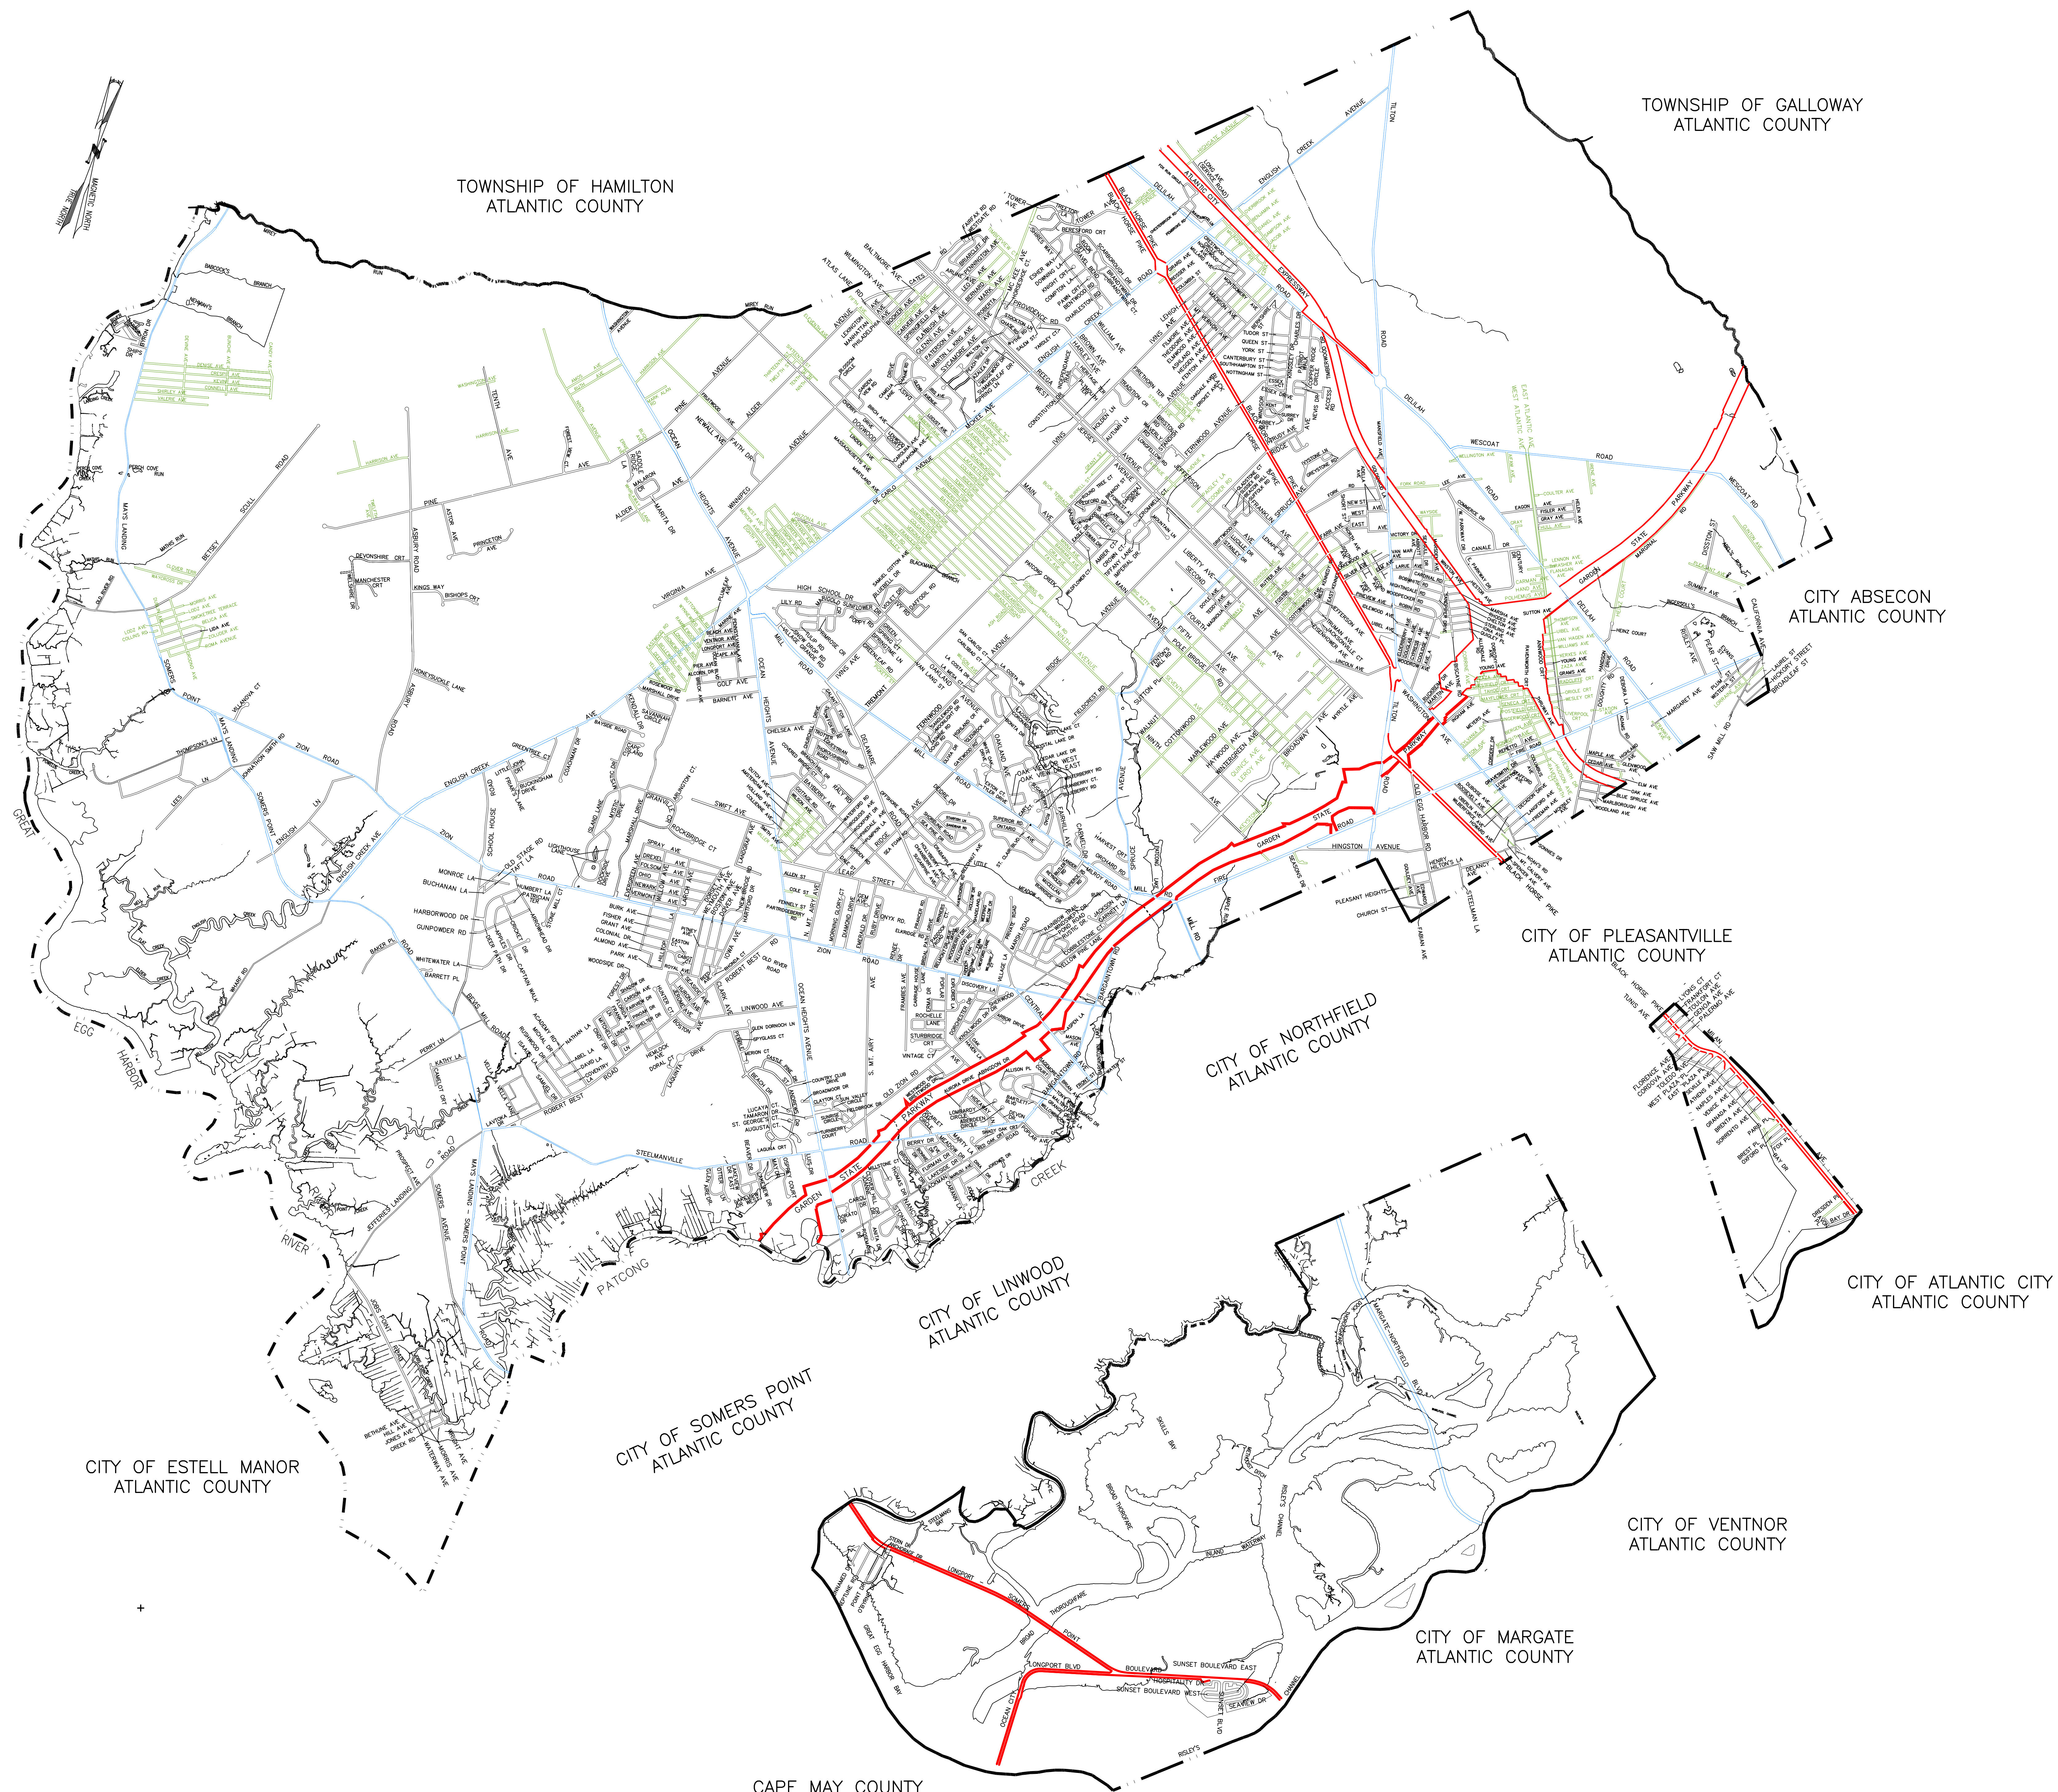

EGG HARBOR TOWNSHIP

ATLANTIC COUNTY, NEW JERSEY

SCALE: 1"=2000'

James A. Mott Professional Engineer & Land Surveyor New Jersey License No. 28910 <i>J.A.M.</i>		Date: 3/8/11 Approved: J.A.M. Checked: J.A.M. Drawn: STAFF Designed: STAFF	Date: 3/8/11 Revised Per Updated Tax Map: 12/28/07 Revised Per Updated Tax Map: 12/27/06	GKS SMR By:
MOTT ASSOCIATES CONSULTING ENGINEERS 3122 Pine Road Egg Harbor City, NJ 08224 Phone: (609) 596-1551 Fax: (609) 596-1521		THE TOWNSHIP OF EGG HARBOR ATLANTIC COUNTY, NJ EHT Roads		
Job No. 1000.5	Sheet 1	Total 1		